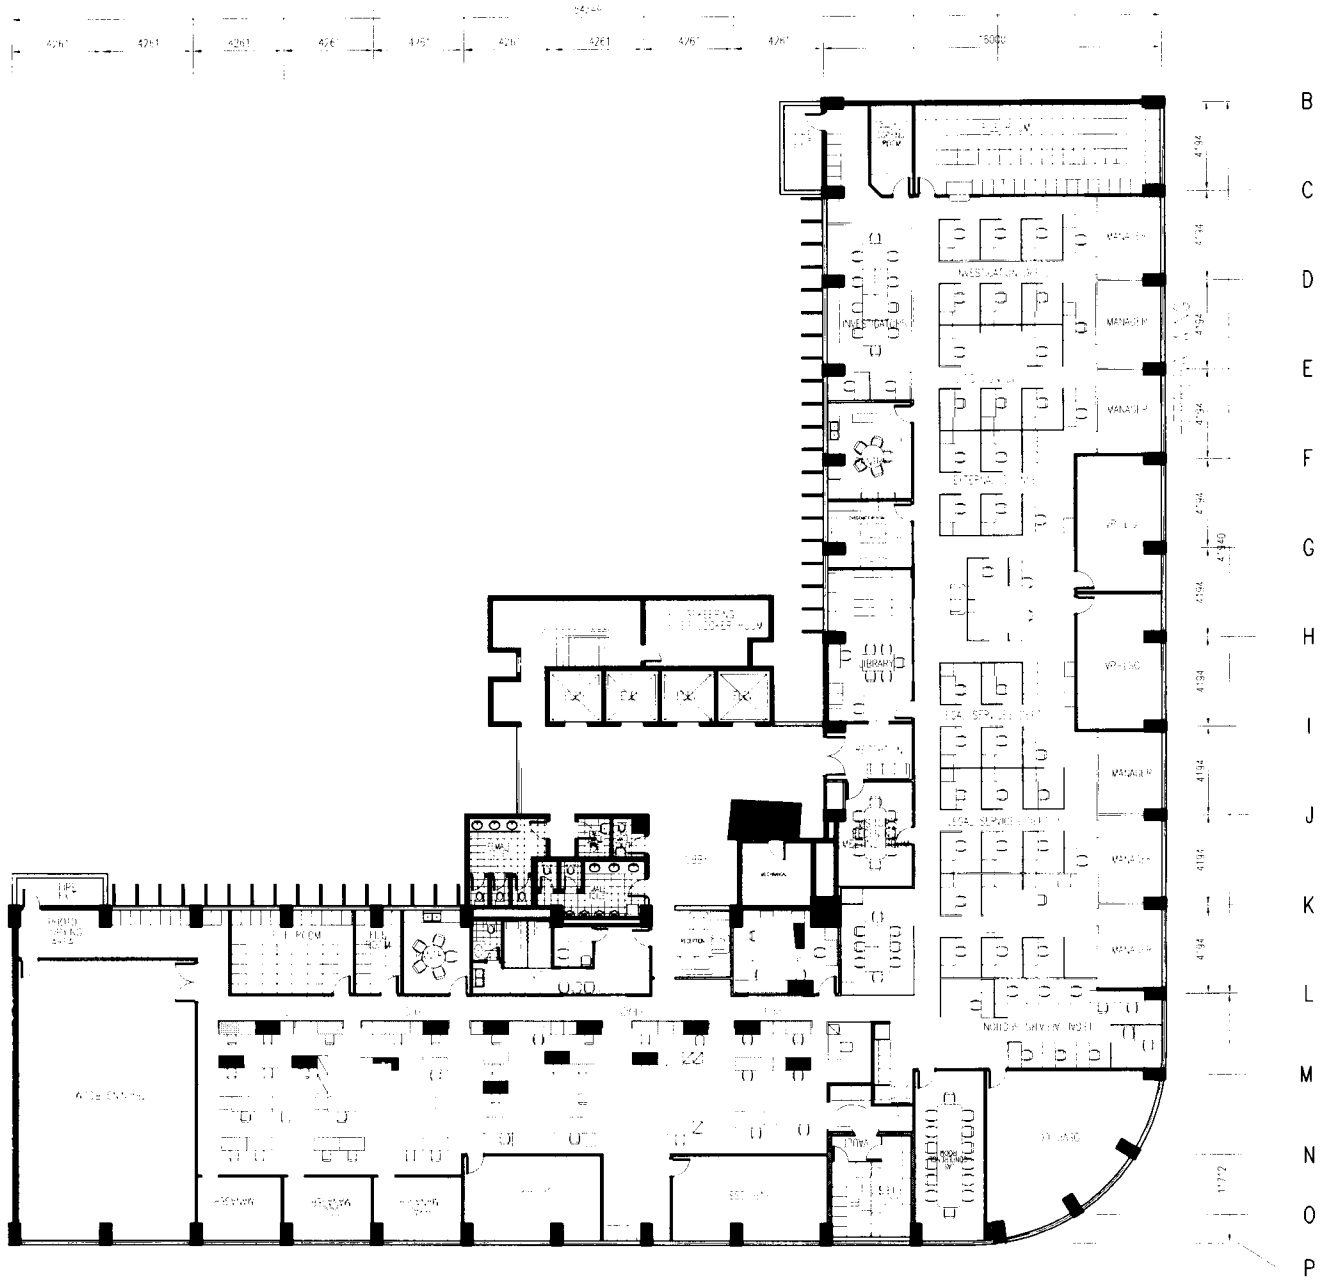

**3F PROPOSED LAYOUT**

NOT TO SCALE

Legend:

JVC Lights

Central Switch

1 3 4 5 6 7 8 9 10 11 12 13 14

**4F EXISTING LAYOUT**

NOT TO SCALE

Legend:

- UVC Lights
- Central Switch

1 3 4 5 6 7 8 9 10 11 12 13 14

AYALA WING

7F EXISTING LAYOUT

NOT TO SCALE

Legend:

UVC Lights  
Central Switch

1 3 4 5 6 7 8 9 10 11 12 13 14

AYAJA WIND

**9F EXISTING LAYOUT**  
NOT TO SCALE

Legend:

-  UVC Lights
-  Central Switch