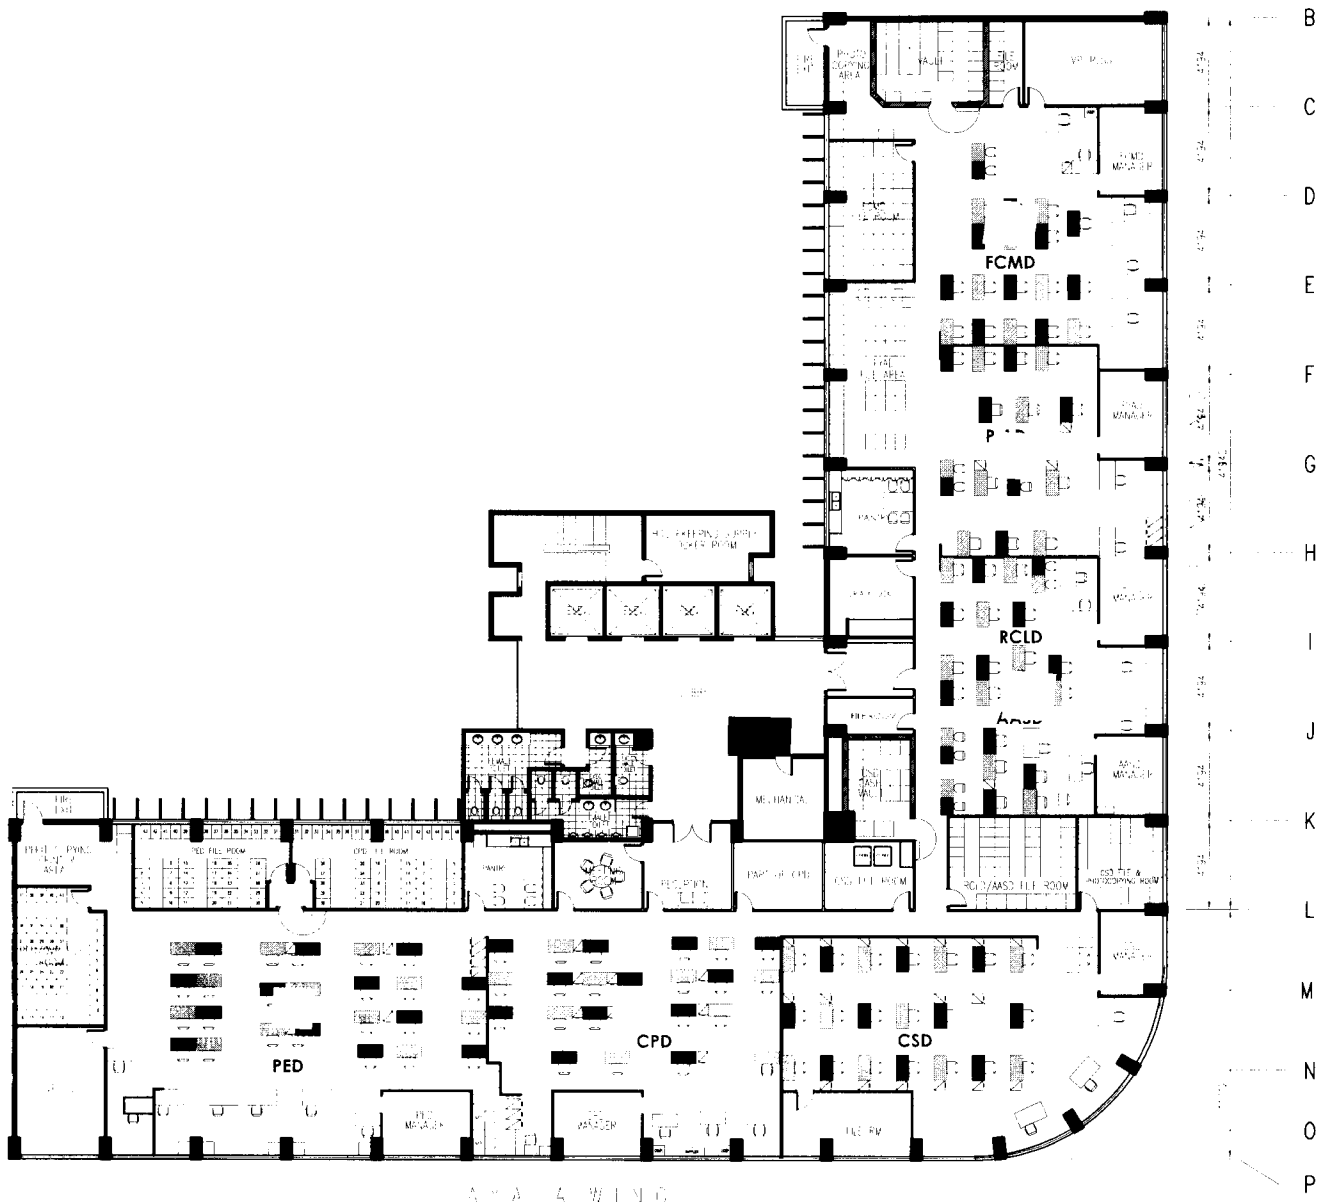

**3F PROPOSED LAYOUT**

NOT TO SCALE

Legend:

JVC Lights

Central Switch

1 3 4 5 6 7 8 9 10 11 12 13 14

**4F EXISTING LAYOUT**

NOT TO SCALE

Legend:

- UVC Lights
- Central Switch

1 3 4 5 6 7 8 9 10 11 12 13 14

AYALA WING

7F EXISTING LAYOUT

NOT TO SCALE

Legend:

UVC Lights  
Central Switch