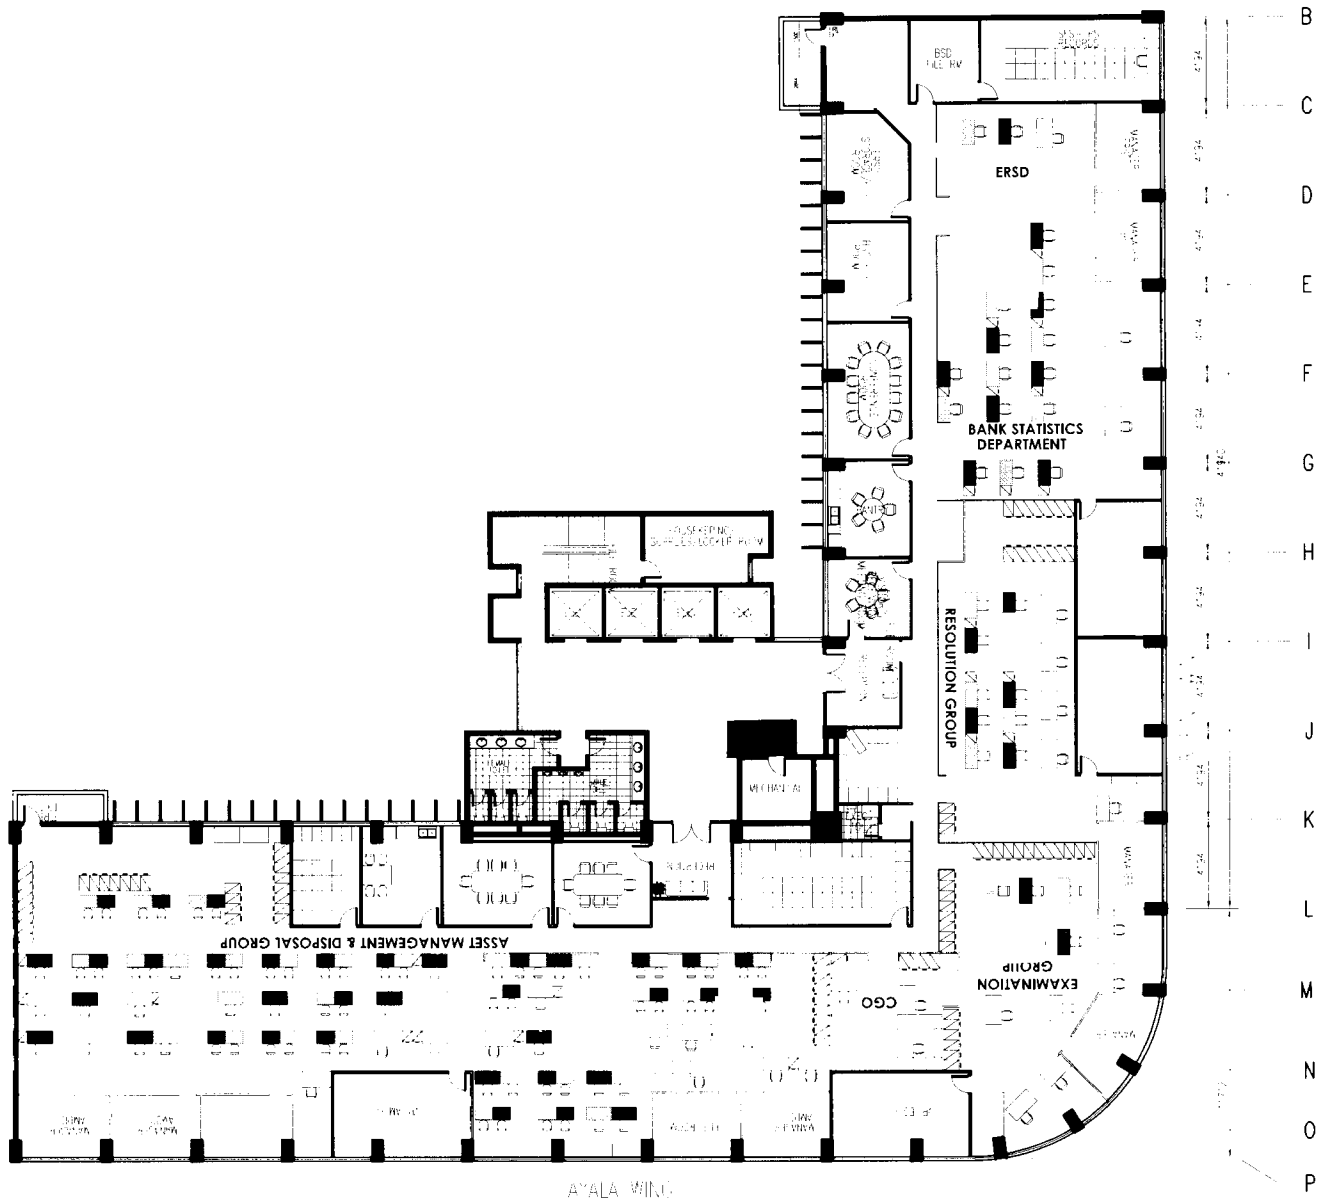

**3F PROPOSED LAYOUT**

NOT TO SCALE

Legend:

JVC Lights

Central Switch

1 3 4 5 6 7 8 9 10 11 12 13 14

**4F EXISTING LAYOUT**

NOT TO SCALE

Legend:

- UVC Lights
- Central Switch

1 3 4 5 6 7 8 9 10 11 12 13 14

AYALA WING

7F EXISTING LAYOUT

NOT TO SCALE

Legend:

UVC Lights  
Central Switch